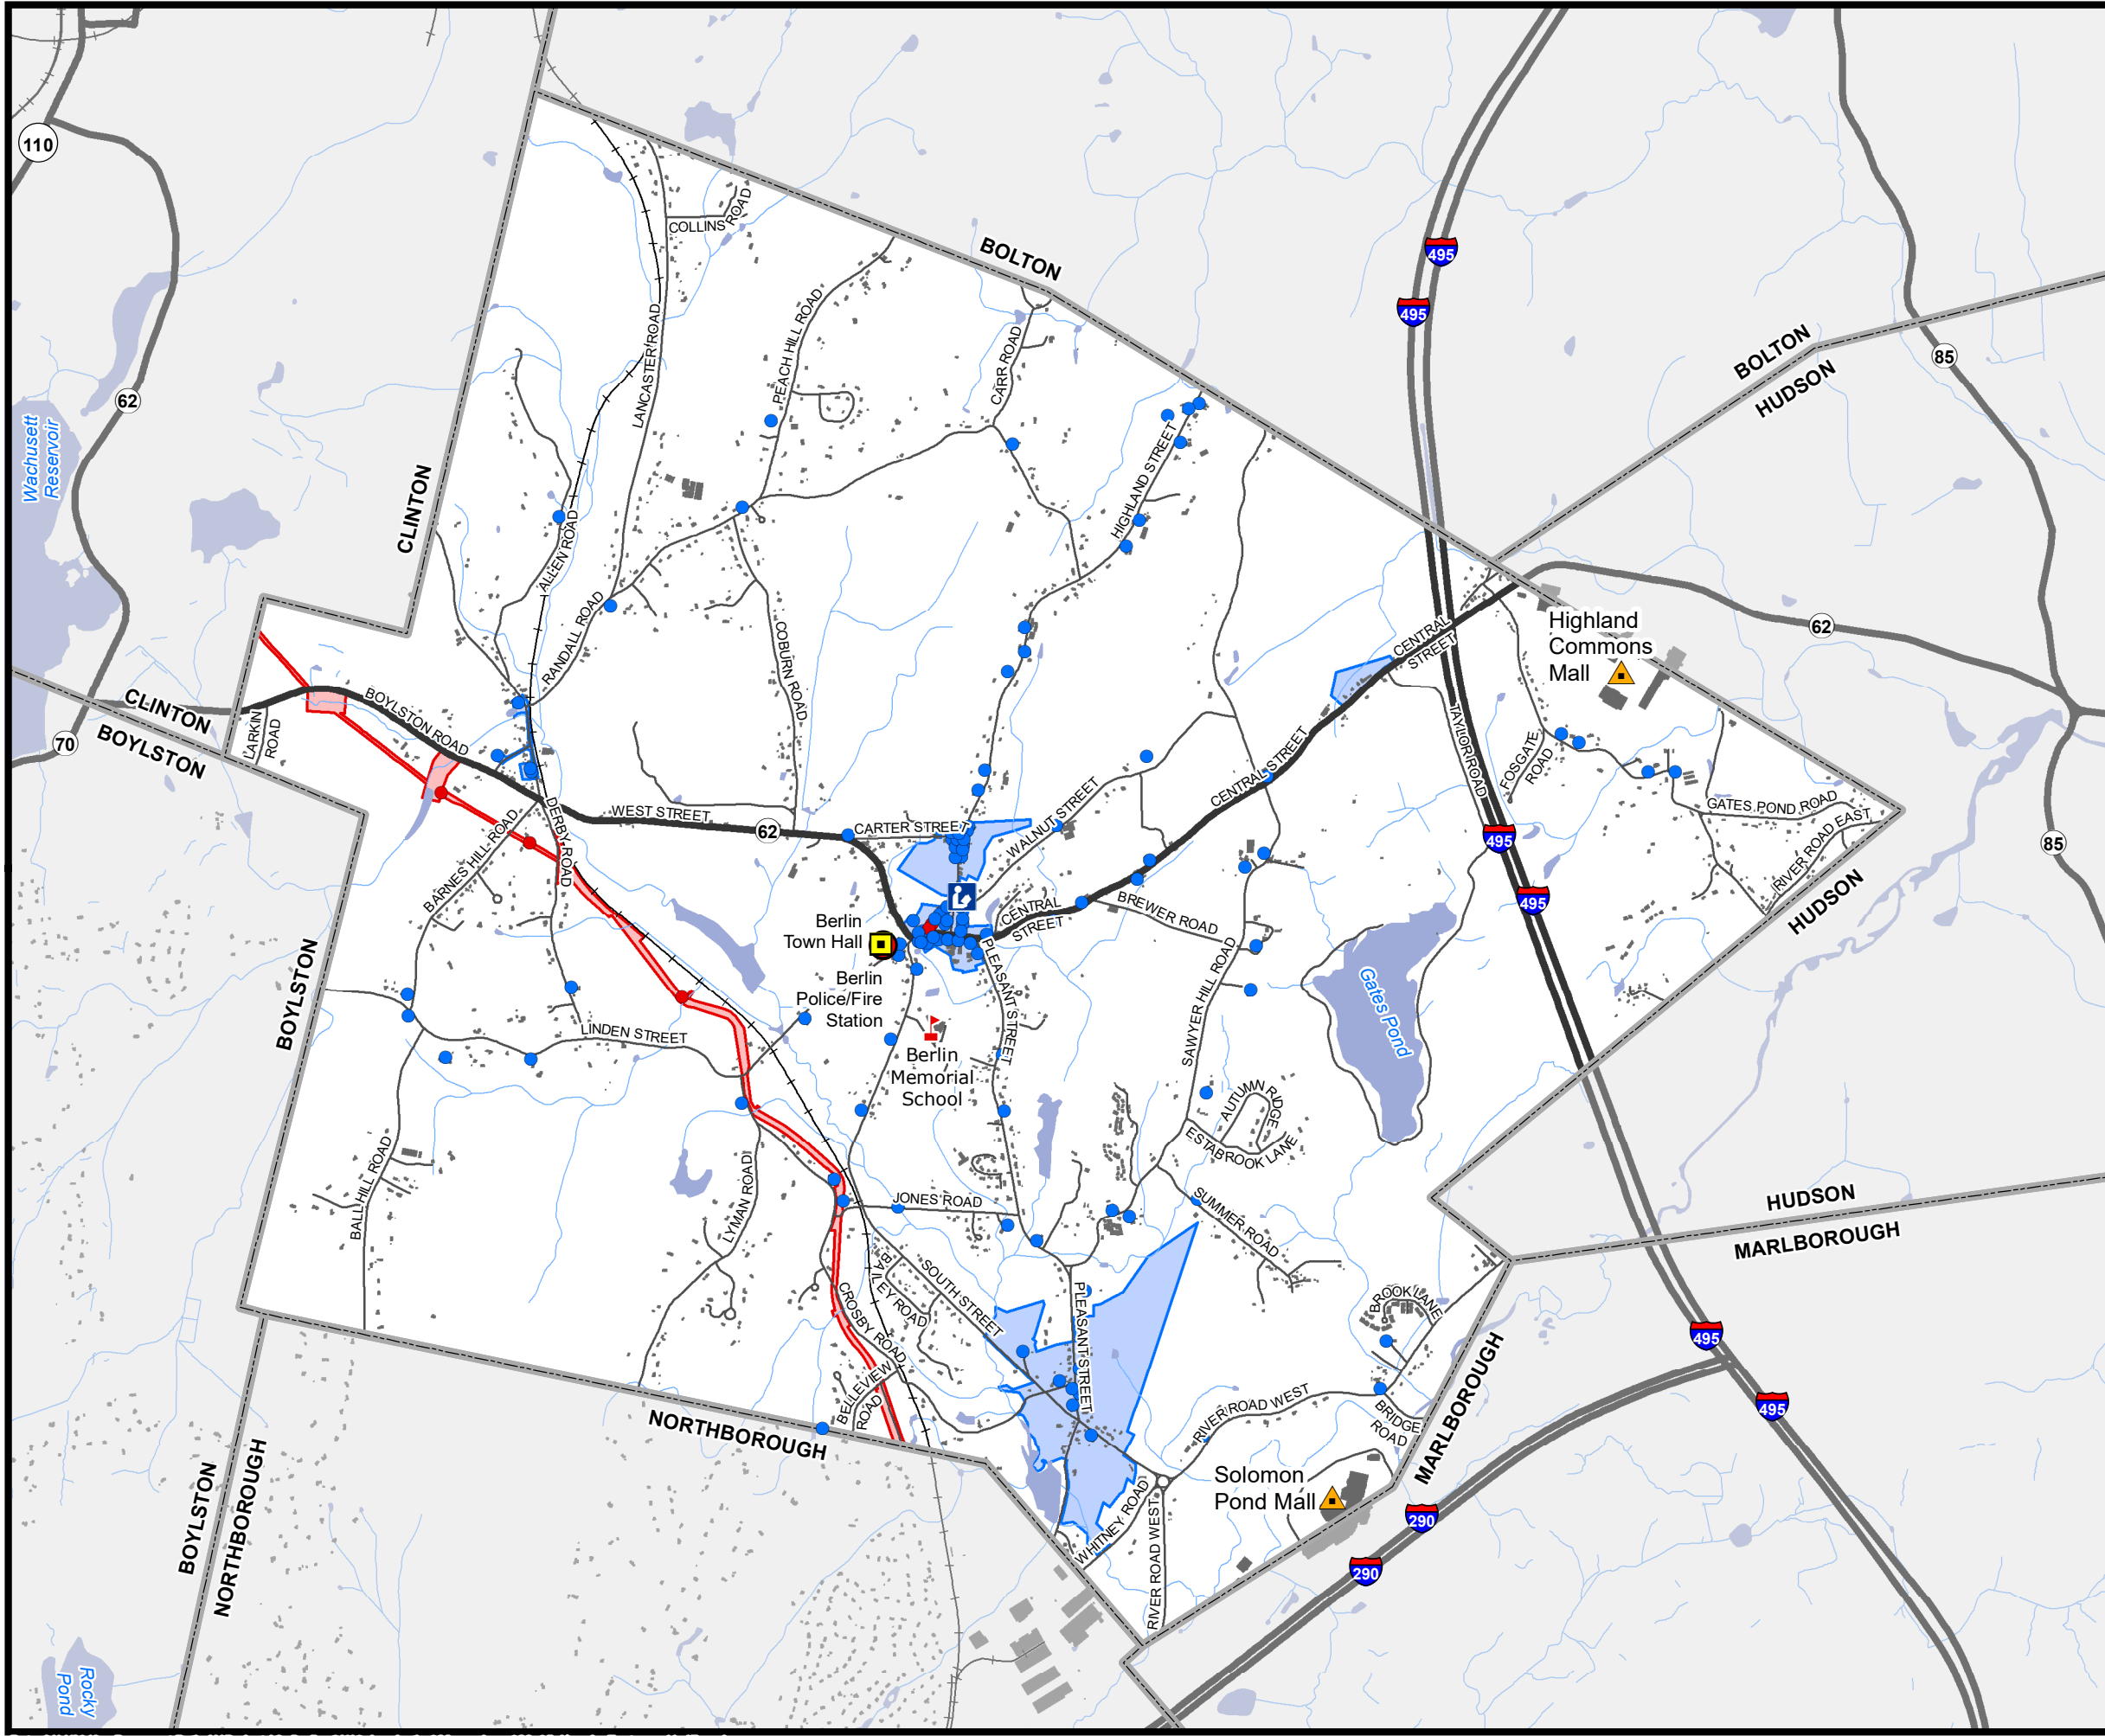

UNIQUE FEATURES MAP

Town of Berlin, Massachusetts

Legend

- | | | | |
|--|-----------------------------------|--|---------------------|
| | Town Boundaries | | Town Hall |
| | Major Road | | Public |
| | Local Road | | Public Library |
| | Active Railroad | | Police/Fire Station |
| | Water Bodies | | Point of Interest |
| | Streams | | |
| | Nat'l Register of Historic Places | | |
| | Inventoried Property | | |
| | Nat'l Register of Historic Places | | |
| | Inventoried Area | | |

Source: Data provided by the Town of Berlin, Central Massachusetts Regional Planning Commission (CMRPC), massDOT and the Office of Geographic Information (MassGIS), Commonwealth of Massachusetts, Information Technology Division.

Information depicted on this map is for planning purposes only. This information is not adequate for legal boundary definition, regulatory interpretation, or parcel level analysis. Use caution interpreting positional accuracy.