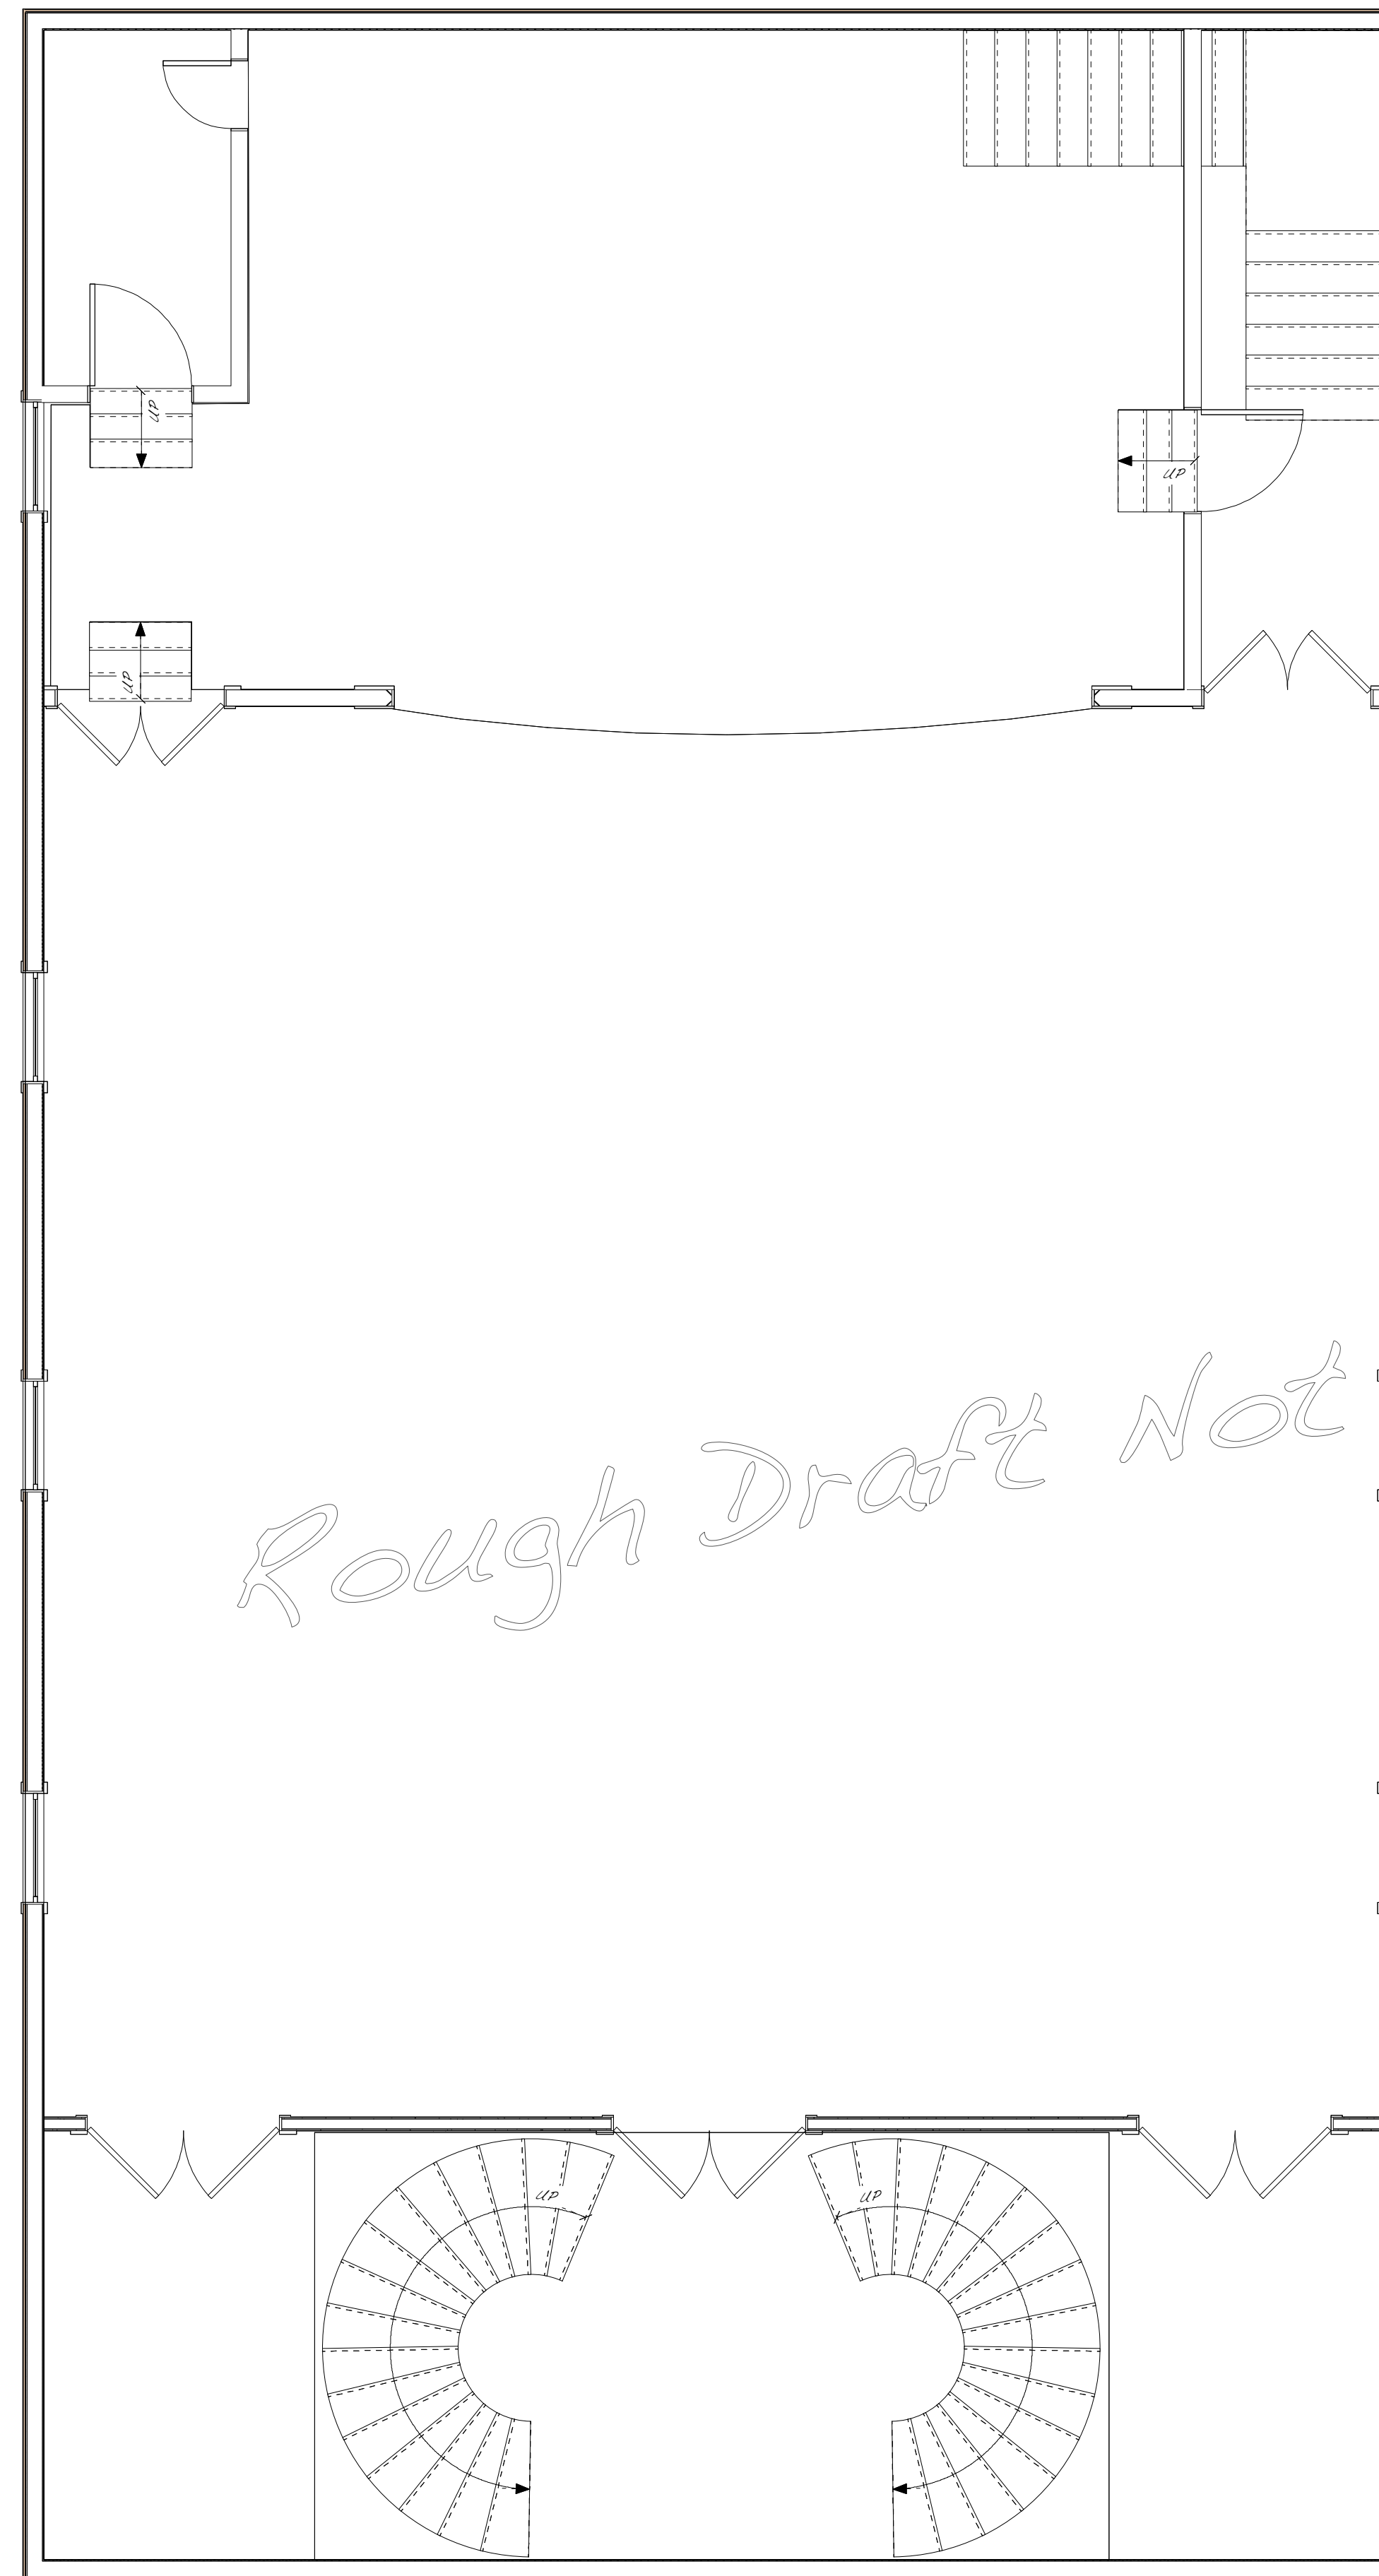

First Floor

Second Floor

Rough Draft Not For Distribution

DESIGNED BY			
DRAWN BY James Woodward	TITLE Town Of Berlin 1870 Town Hall		
CHECKED BY	SIZE D	CASE CODE	REV Rv 1.0
APPROVED BY	DRAWING NO. 1		
OTHER APPROVALS	SCALE 1/4" = 1'	EST. WGT. Weight	SHEET 1 OF 1
CAD FILE NAME 1870 Town Hall			